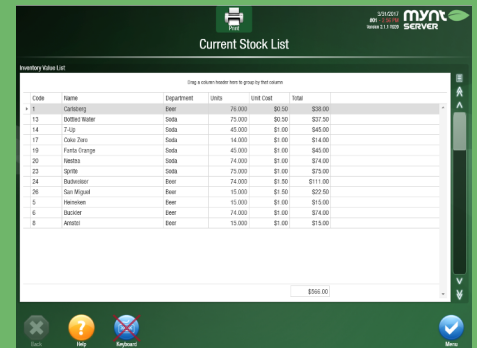

MYNT IS OPTIMIZED FOR YOUR BUSINESS

Table Layout

Item Modifiers

Inventory

MYNT HARDWARE

Mynt Station includes: POS Terminal with integrated Receipt Printer, Cash Drawer, and Credit Card Reader. No iPad or additional hardware needed!

MYNT SOFTWARE

A low monthly price gets you the feature-rich Mynt software, dedicated support for your Mynt Station and a lifetime warranty!

MYNT SERVICE

You get Menu Creation, Product Load, Remote Installation, Expert Training, and 24/7 Support FREE for the life of your subscription.